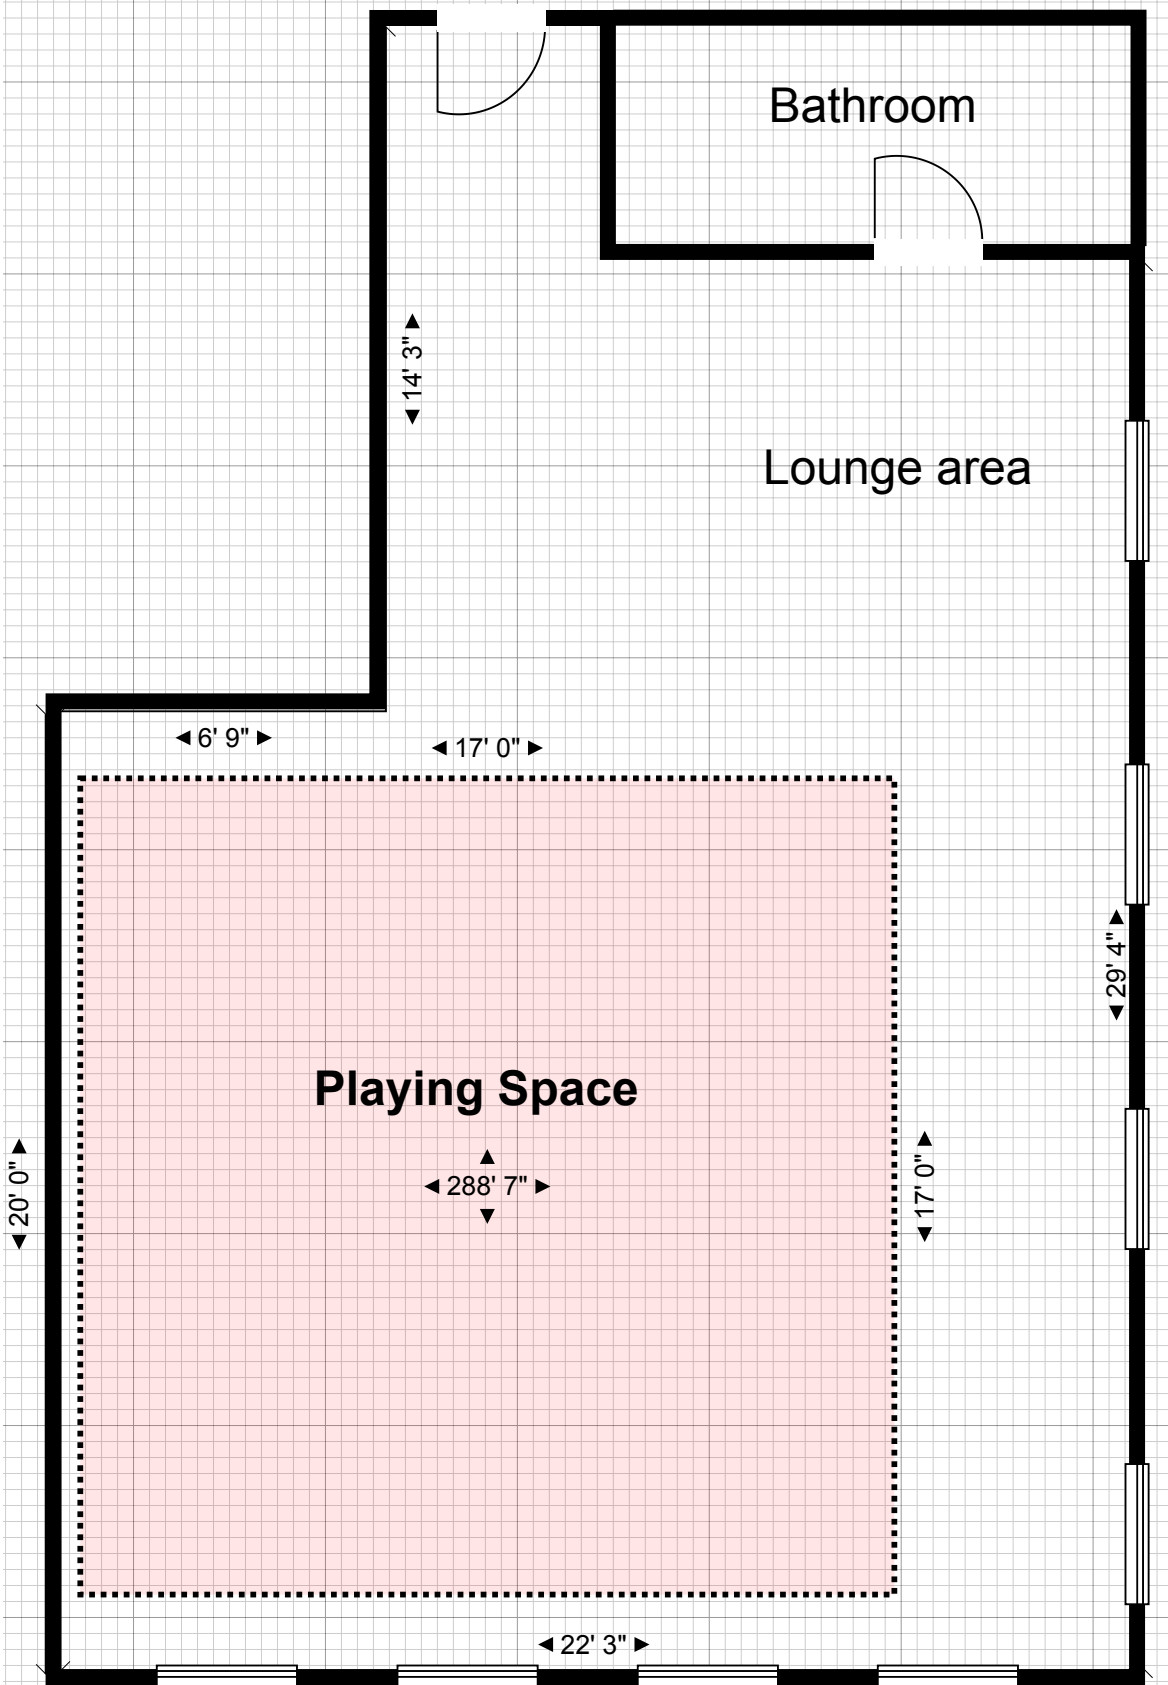

The 24 Hour Plays
177 Dwight St. Office

Ceiling height 11'